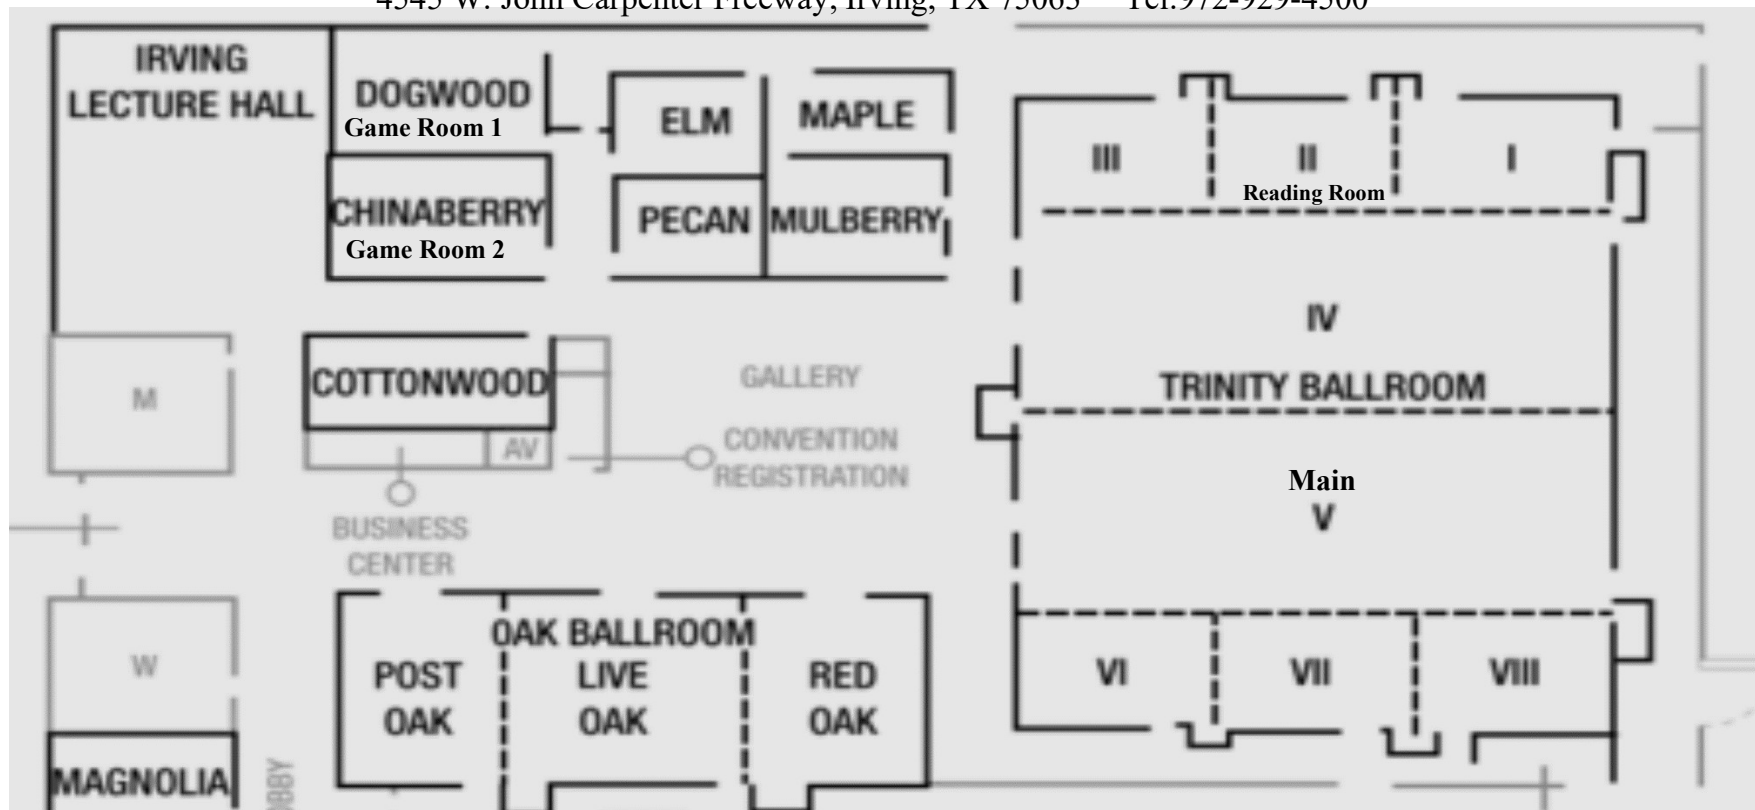

Additional Programming and Hours

	Friday	Saturday	Sunday
Dealer's Room (Trinity IV)	1 PM - 6 PM	10 AM - 6 PM	10 AM - 3 PM
Writers/Fandom Gateway	2 PM - 10 PM	9 AM - 10 PM	9 AM - 3 PM
Registration	12 PM - 7 PM	9 AM - 3 PM	9 AM - Noon
Ops (Mulberry)	9 AM - 7 PM	9 AM - 8 PM	9 AM - 3 PM
Consuite (Room 1414)	12 PM - 12 AM	10 AM - 11 PM	10 AM - 3 PM
Game Rooms (Dogwood/Chinaberry) After 9PM Adult	12 PM - 12 AM	10 AM - 12 AM	10 AM - 3PM
Selfie Station (Trinity VI)		10 AM - 10 PM	
Receptions (Gallery)	7:30 PM - 8:30 PM	7:30 PM to 8:30 PM	
Cash Bar (Gallery)	7:30 PM - 11 PM	7:30 PM - 11 PM	

Visit www.vadogs.org or stop at the charity table to talk to author Jamie R. Cole a participant in this program and her service dog Shay.

The Westin - Dallas Fort Worth Airport
4545 W. John Carpenter Freeway, Irving, TX 75063 Tel:972-929-4500

Special Thank You to our Investment Group & Inaugural Sponsors: Sam Gayle, Crystal Gayle, Sandra Medlock, David Huereca, Ruth Cruise, Todd Caldwell, Alex Thomas, Jeremy Carlsen.

Equipment Thank You goes out to AnimeFest, FenCon, and Tulkon.

P-Con would not be here without our dedicated volunteer staff: Jeremy Carlsen, Finni Rice, Todd Caldwell, Sam Gayle, Jonna Hayden, Kortnee Bryant, Nick Vacroux, Wally Waltner, Ruth Cruise, Katja Paule, Tim Miller, Alex Thomas, Mr. Ed Smith, Crystal Gayle.

Hotel quiet hours for sleeping rooms are 11 PM to 6 AM. After 9PM all events are Adult Content (NSFW).